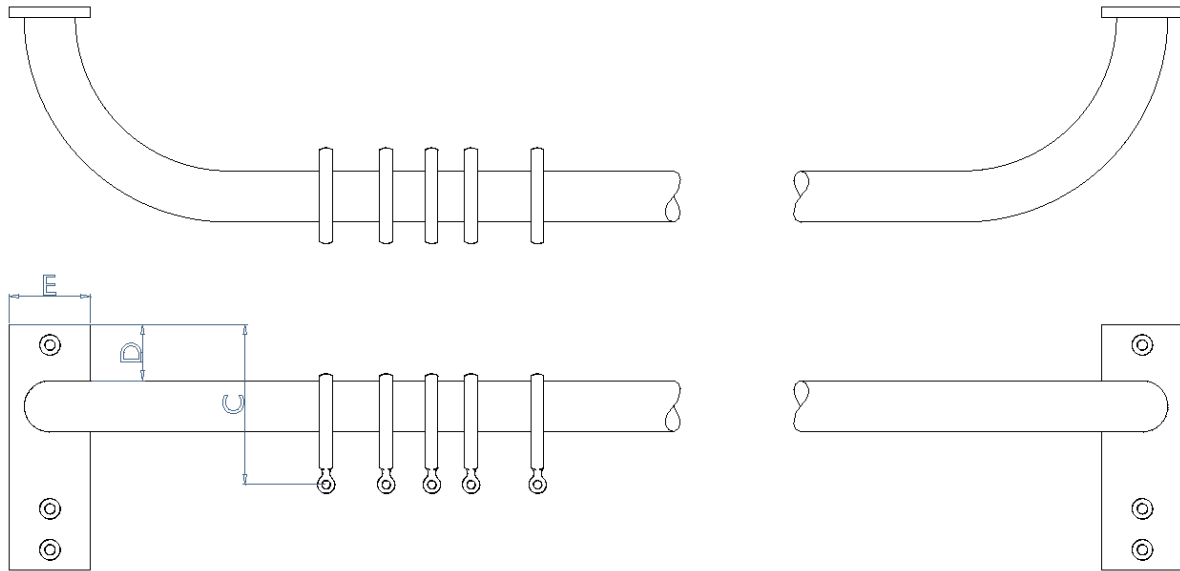

RETURN TO WALL POLE

POLE DIAMETER	A	B	C	D	E
19mm		MADE TO MEASURE			
25mm	150		70	25	32
32mm	150		85	25	38
38mm	150		90	25	50
50mm	150		105	25	63
63mm					
75mm					