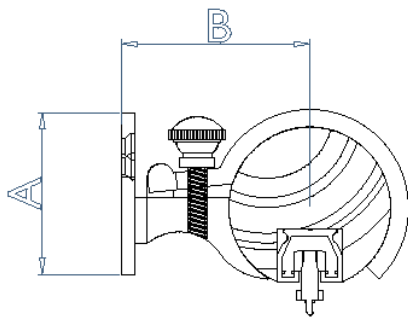

OVERCLIP CENTRE BRACKET

OVERCLIP CENTRE BRACKET					
POLE DIAMETER	A	B	C	D	E
38mm	45	60	45	10	85
50mm	45	65	65	5	85
63mm	50	75	70	0	100
75mm	50	90	85	0	100