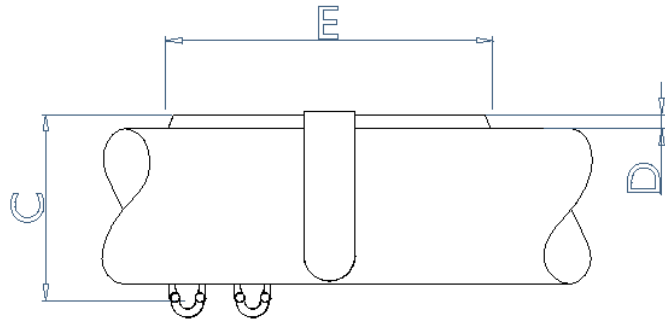

OVERCLIP CENTRE BRACKET

OVERCLIP CENTRE BRACKET					
POLE DIAMETER	A	B	C	D	E
38mm	45	60	45	10	85
50mm	45	65	65	5	85
63mm	50	75	70	0	100
75mm	50	90	85	0	100