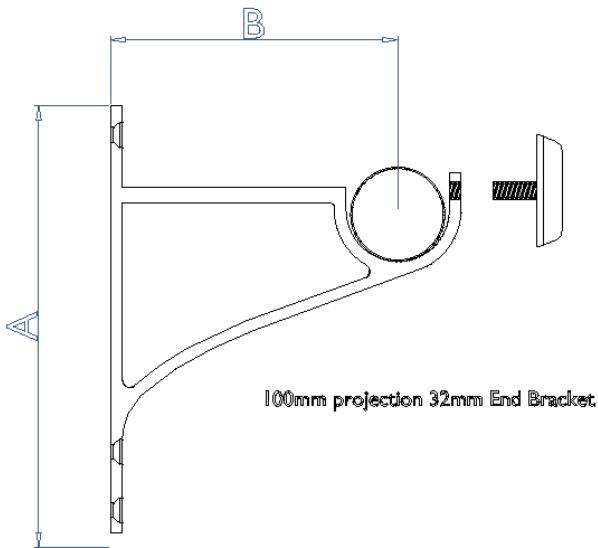

EXTENDED END / CENTRE BRACKET

	EXTENDED END BRACKET				
POLE DIAMETER	A	B	C	D	E
19mm					
25mm	120	113	60	15	12
32mm	135	116	80	20	15
38mm	150	119	85	20	15
50mm	170	125	60	10	18
63mm					
75mm					

	EXTENDED CENTRE BRACKET				
POLE DIAMETER	A	B	C	D	E
19mm					
25mm	35	113	60	15	60
32mm	35	116	65	10	60
38mm	45	119	75	10	85
50mm	45	125	80	5	85