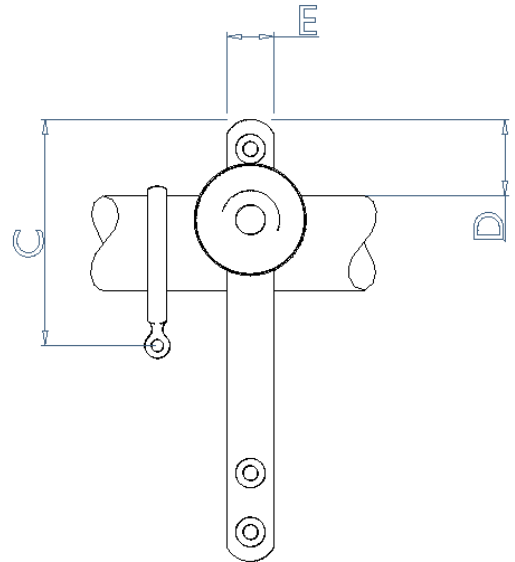

EXTENDED END / CENTRE BRACKET

	EXTENDED END BRACKET				
POLE DIAMETER	A	B	C	D	E
19mm					
25mm	120	113	60	15	12
32mm	135	116	80	20	15
38mm	150	119	85	20	15
50mm	170	125	60	10	18
63mm					
75mm					

	EXTENDED CENTRE BRACKET				
POLE DIAMETER	A	B	C	D	E
19mm					
25mm	35	113	60	15	60
32mm	35	116	65	10	60
38mm	45	119	75	10	85
50mm	45	125	80	5	85