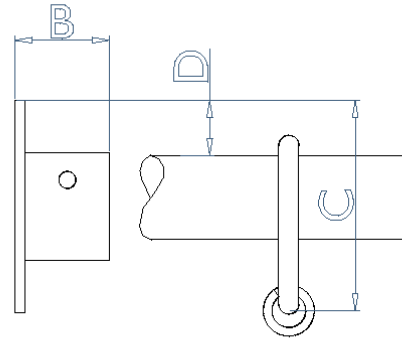

BLACKSMITH RECESS BRACKET

	PASSING BRACKET				
POLE DIAMETER	A	B	C	D	
16mm	60	20	65	25	
20mm	60	20	60	20	
26mm	60	30	67	17	
38mm	60	30	66	11	
50mm	60	30	75	5	